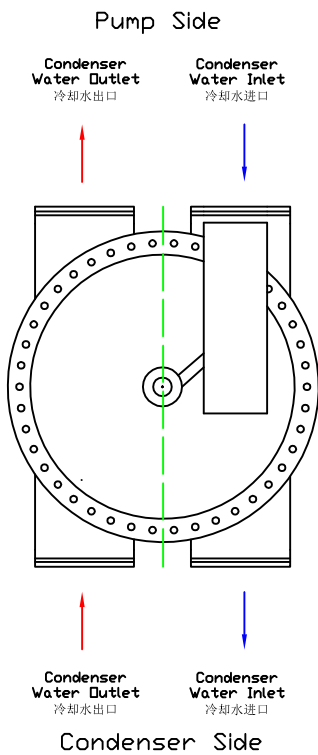

RULE OF CONNECTION For 4 Way Valve With Electric Actuator

链接方式

DRAWN BY	SALES ORDER
DATE	SCALE
REVIEWED BY	NTS
DATE	
TITLE Rule of Connection for Model H 4 Way Valve With Electric Actuator	

ACMV Pte Ltd
Tel: 67733009
Fax:62805122

RULE OF CONNECTION For 4 Way Valve With Pneumatic Actuator

链接方式

DRAWN BY	SALES ORDER
DATE	SCALE
REVIEWED BY	NTS
DATE	
TITLE Rule of Connection for Model H 4 Way Valve With Pneumatic Actuator	

ACMV Pte Ltd
Tel: 67733009
Fax:62805122