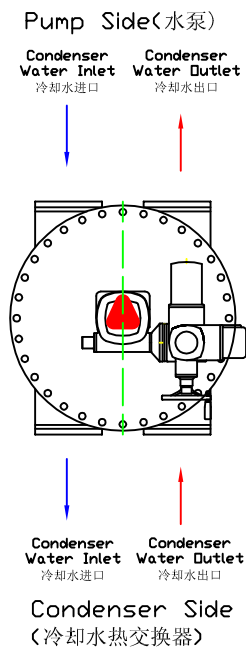

RULE OF CONNECTION For 4 Way Valve With Electric Actuator

链接方式

DRAWN BY	SALES ORDER
DATE	SCALE
REVIEWED BY	NTS
DATE	
TITLE Rule of Connection for Model H 4 Way Valve With Electric Actuator	

ACMV Pte Ltd
Tel: 67733009
Fax:62805122

RULE OF CONNECTION For 4 Way Valve With Pneumatic Actuator

链接方式

DRAWN BY	SALES ORDER
DATE	SCALE
REVIEWED BY	NTS
DATE	
TITLE Rule of Connection for Model H 4 Way Valve With Pneumatic Actuator	

ACMV Pte Ltd
Tel: 67733009
Fax:62805122