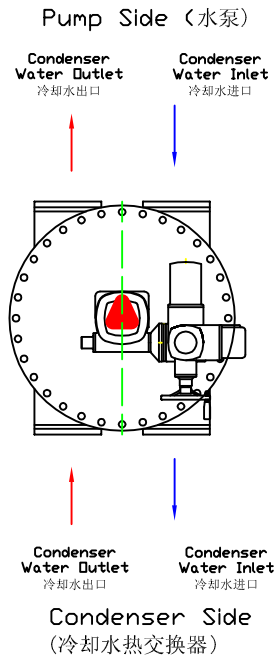

RULE OF CONNECTION For 4 Way Valve With Electric Actuator

链接方式

DRAWN BY	SALES ORDER
DATE	SCALE
REVIEWED BY	NTS
DATE	
TITLE Rule of Connection for Model H 4 Way Valve With Electric Actuator	

ACMV Pte Ltd
Tel: 67733009
Fax:62805122

RULE OF CONNECTION For 4 Way Valve With Pneumatic Actuator

链接方式

DRAWN BY	SALES ORDER
DATE	SCALE
REVIEWED BY	NTS
DATE	
TITLE Rule of Connection for Model H 4 Way Valve With Pneumatic Actuator	

ACMV Pte Ltd
Tel: 67733009
Fax:62805122