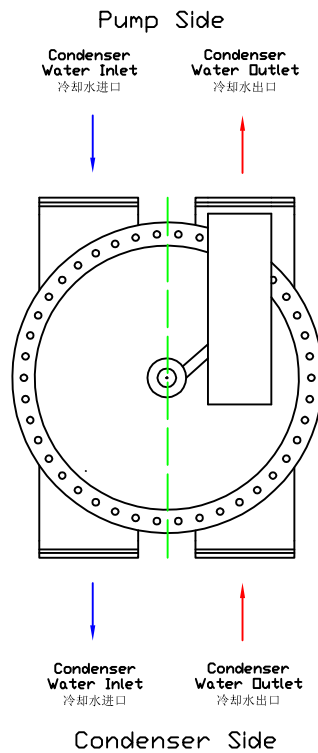

RULE OF CONNECTION For 4 Way Valve With Electric Actuator

链接方式

DRAWN BY	SALES ORDER
DATE	SCALE
REVIEWED BY	NTS
DATE	
TITLE Rule of Connection for Model H 4 Way Valve With Electric Actuator	

ACMV Pte Ltd
Tel: 67733009
Fax:62805122

RULE OF CONNECTION For 4 Way Valve With Pneumatic Actuator

链接方式

DRAWN BY	SALES ORDER
DATE	SCALE
REVIEWED BY	NTS
DATE	
TITLE Rule of Connection for Model H 4 Way Valve With Pneumatic Actuator	

ACMV Pte Ltd
Tel: 67733009
Fax:62805122